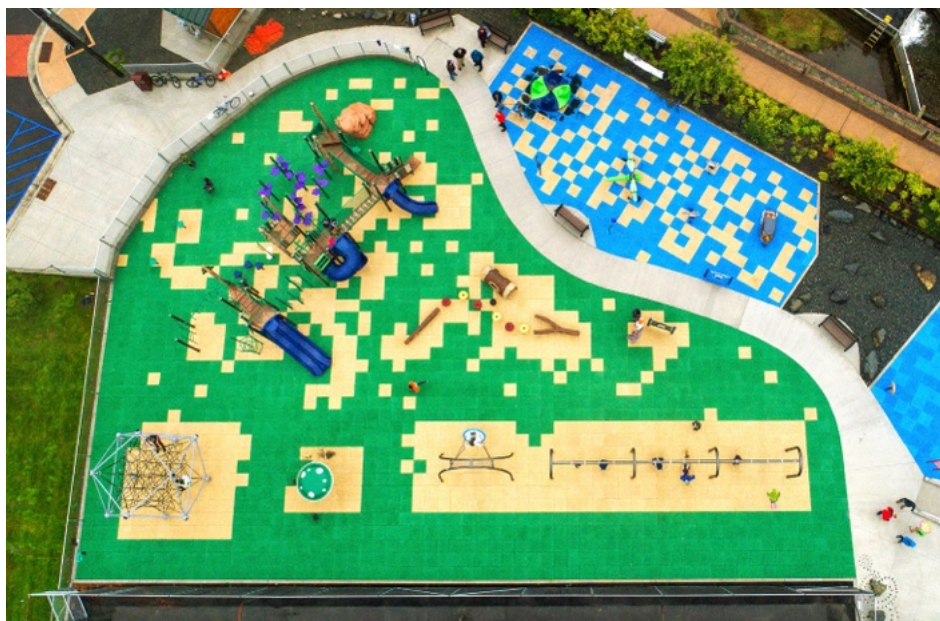

INSPIRED BY NATURE

Little Debbie Park is located in a beautiful natural setting, surrounded by giant oak trees and prairie grasses. So, we brought some of those natural elements into the design with giant acorn climbers, a garden space filled with musical instruments, and a sliding hill with custom net climbers.

CRESCENT HARBOR

Sitka, AK

The people of Sitka, AK had a dream for an inclusive playground that incorporated their unique story into the play area. Working with Landmark Design and landscape architect Monique Anderson, the dream became a reality! This themed play space inspires activity and active imaginations with playful elements that mimic life from the forest and the sea. It's a place local families love and new visitors fall in love with.

Designed as an ocean adventure with custom boats, sea creatures, and islands of play, the new playground incorporates natural elements from the surrounding area in a one-of-a-kind play experience.

PLAYFUL EXPLORATION

The playground includes areas for children ages 2 to 5 and 5 to 12 on playful islands in the midst of the sea. The entire space is covered with accessible poured-in-place rubber surfacing and synthetic turf. Natural stone, plants, and grasses complement the space and create a beautiful and calming atmosphere.