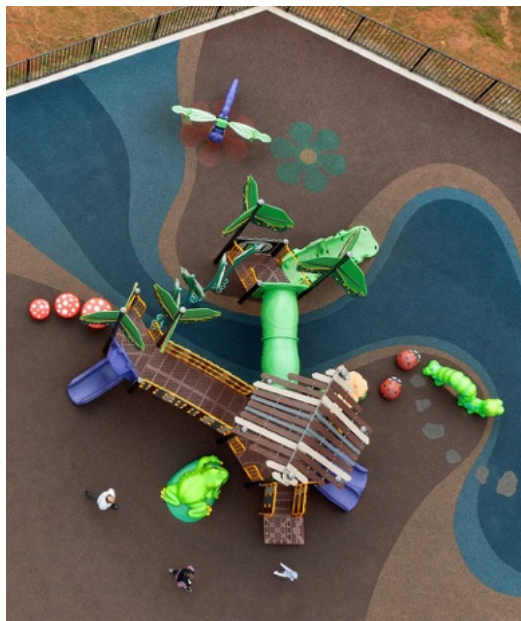

BEACHSIDE RETREAT

This isn't your average playground; it's a fantastical place where imaginative play meets the magic of the Miami seaside. We designed every element to complement the adjacent beach and incorporated plenty of ways for children to explore, socialize, and have fun.

CENTURY PARK

Greer, SC

Kids Planet Playground has long been a community destination for families in Greer, SC. When the community decided to replace an aging wooden play structure with a modern design, they turned to Landmark Design to create a one-of-a-kind play experience that was inclusive, active, and fun.

INSPIRED BY NATURE

Little Debbie Park is located in a beautiful natural setting, surrounded by giant oak trees and prairie grasses. So, we brought some of those natural elements into the design with giant acorn climbers, a garden space filled with musical instruments, and a sliding hill with custom net climbers.

The playground includes areas for children ages 2 to 5 and 5 to 12 on playful islands in the midst of the sea. The entire space is covered with accessible poured-in-place rubber surfacing and synthetic turf. Natural stone, plants, and grasses complement the space and create a beautiful and calming atmosphere.