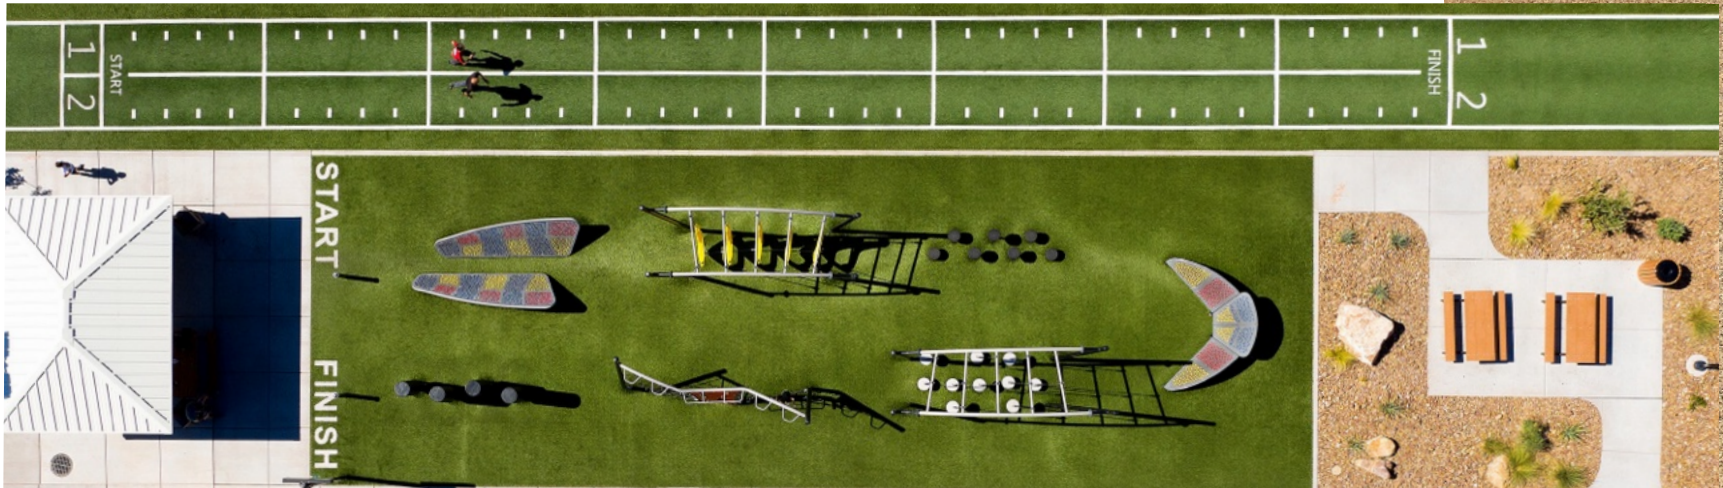

The playground includes areas for children ages 2 to 5 and 5 to 12 on playful islands in the midst of the sea. The entire space is covered with accessible poured-in-place rubber surfacing and synthetic turf. Natural stone, plants, and grasses complement the space and create a beautiful and calming atmosphere.

CANYON PARK

Washington, UT

Within the canyons of Southern Utah is Canyon Park. Our Landmark Design team worked with landscape architects to embrace the natural environment and create a terraced play environment that utilizes the unique topography. At the top of the park is a Challenge Course for family fun and competition. Along the massive hillside is a set of dual tube slides installed in poured-in-place rubber surfacing with custom net climbers to help children ascend the hill. At the base of the park is a sand play area with natural boulders connected with our VistaRope® cables for more climbing adventures.