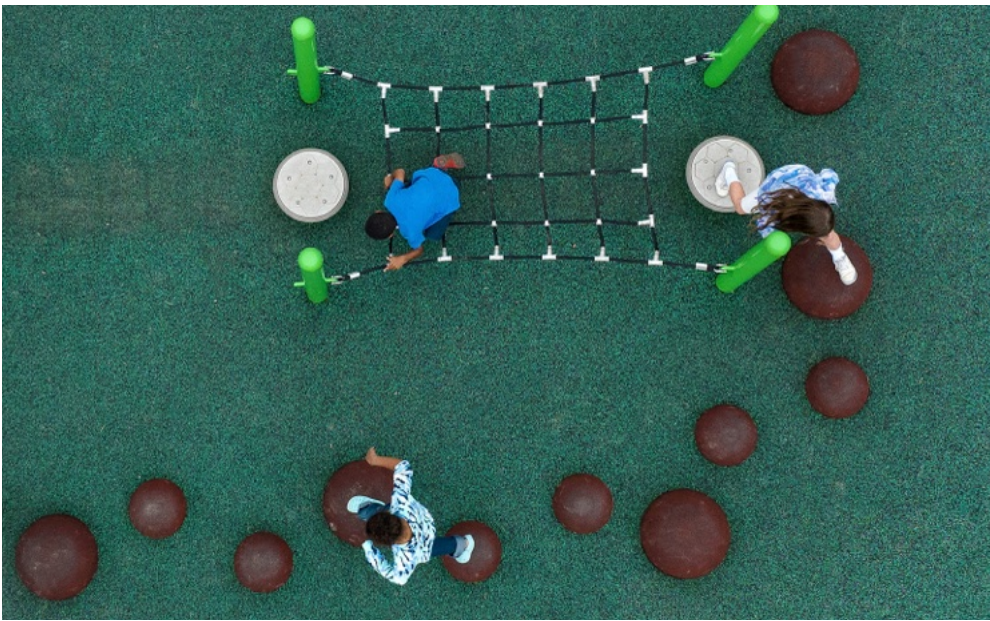

AN ICONIC PLACE TO PLAY

Little Debbie snack cakes are part of many children's fondest memories. Our custom snack cake sculptures are perfect for creating new memories as climb up, over, and around Oatmeal Creme Pies, Cosmic Brownies, and Christmas Tree Cakes®.