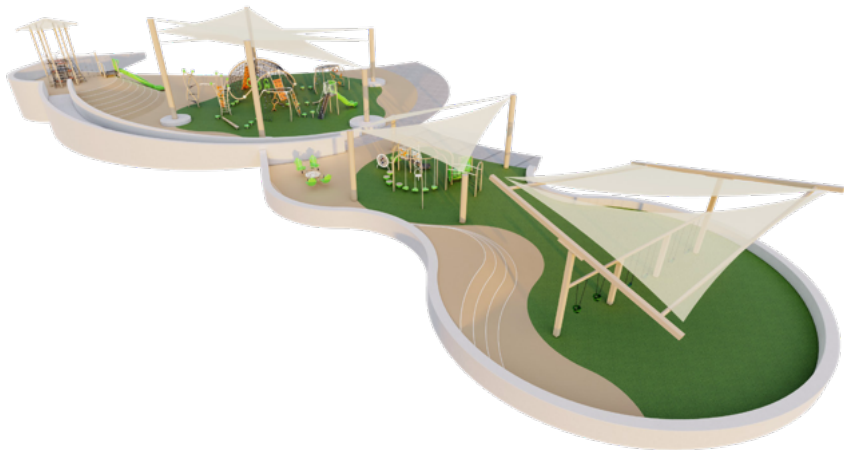

Designed as an ocean adventure with custom boats, sea creatures, and islands of play, the new playground incorporates natural elements from the surrounding area in a one-of-a-kind play experience.

PLAYFUL EXPLORATION

The playground includes areas for children ages 2 to 5 and 5 to 12 on playful islands in the midst of the sea. The entire space is covered with accessible poured-in-place rubber surfacing and synthetic turf. Natural stone, plants, and grasses complement the space and create a beautiful and calming atmosphere.

CANYON PARK

Washington, UT

Within the canyons of Southern Utah is Canyon Park. Our Landmark Design team worked with landscape architects to embrace the natural environment and create a terraced play environment that utilizes the unique topography. At the top of the park is a Challenge Course for family fun and competition. Along the massive hillside is a set of dual tube slides installed in poured-in-place rubber surfacing with custom net climbers to help children ascend the hill. At the base of the park is a sand play area with natural boulders connected with our VistaRope® cables for more climbing adventures.

ACTIVE PLAY

From the Challenge Course to the hillside ropes, there are plenty of fun, innovative ways for children and families to stay active at Canyon Park.

ARCHITECTURAL CONCEPTS

PROJECTS

INDIAN BEACH Miami Beach, F L	4
CENTURY PARK Greer, SC	8
TOUCAN'S HIDEAWAY West Chicago, IL	12
SAGE HILLS CHURCH Wenatchee, WA	16
NATURE CONCEPTS	20
SMITHSONIAN NATIONAL ZOOLOGICAL PARK Washington, D.C.	24
LAKE PLEASANT REGIONAL PARK Morristown, AZ	28
ANIMAL CONCEPTS	32
TATTAN PARK Westland, MI.....	34
ANGEL'S GATE PARK San Pedro, CA	40
LITTLE DEBBIE PARK Collegedale, TN	44
CRESCENT HARBOR Sitka, AK	48
COLUMBIA RIVER PARK Kennewick, WA	52
NEALON PARK Menlo Park, CA	56
LOCATION CONCEPTS	60
SADDLEBACK CHURCH Lake Forest, CA	64
EXPLORE PARK Hoover, AL	68
CANYON PARK Washington, UT	72
ARCHITECTURAL CONCEPTS	76