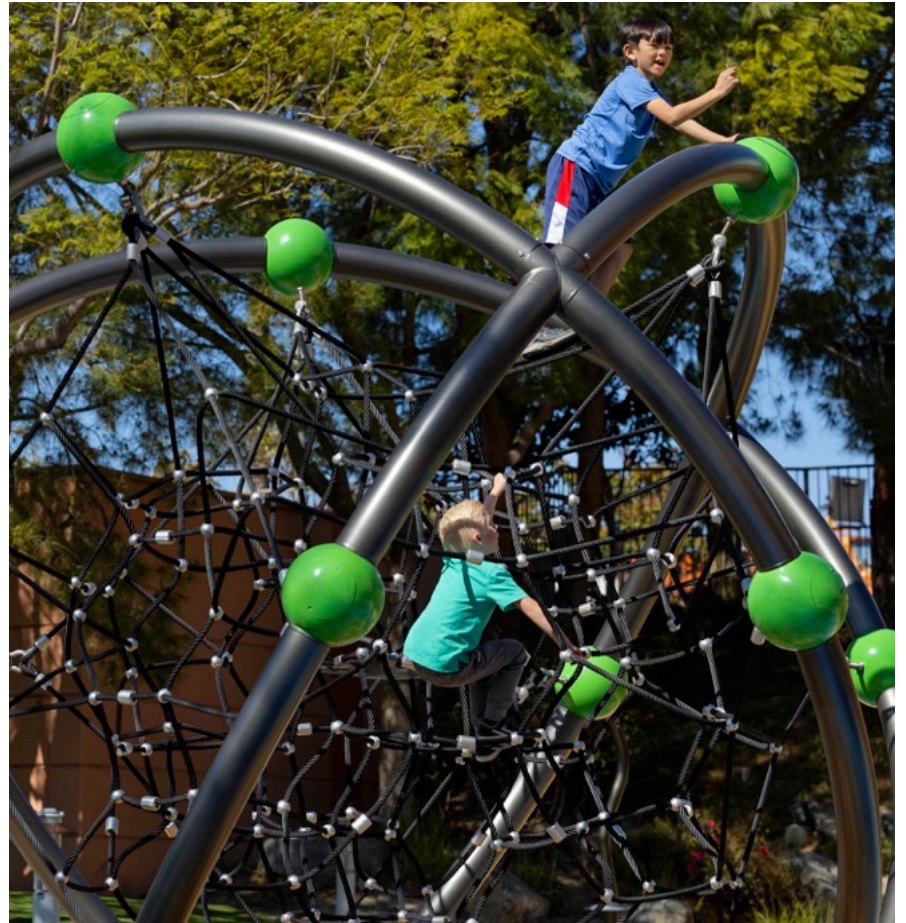

LOCATION CONCEPTS

Cherot

CLIMB

SADDLEBACK CHURCH

Lake Forest, CA

Saddleback Church has a vibrant children's ministry dedicated to making sure children are known, connected, and empowered. Part of their approach includes creative, interactive spaces where children can learn and explore. The new playground at Saddleback Church is a perfect example of this mission.

Designed as an ocean adventure with custom boats, sea creatures, and islands of play, the new playground incorporates natural elements from the surrounding area in a one-of-a-kind play experience.

PLAYFUL EXPLORATION

The playground includes areas for children ages 2 to 5 and 5 to 12 on playful islands in the midst of the sea. The entire space is covered with accessible poured-in-place rubber surfacing and synthetic turf. Natural stone, plants, and grasses complement the space and create a beautiful and calming atmosphere.