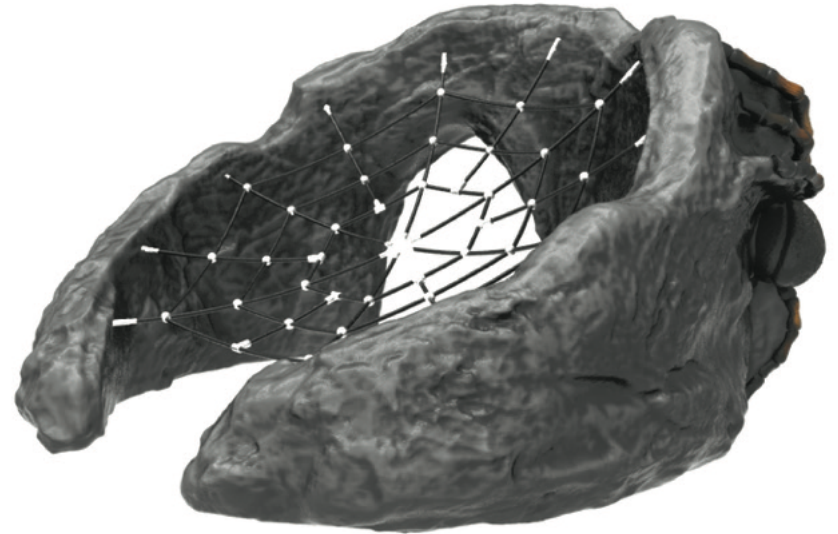

Choosing the right materials makes all the difference when creating a custom play space.

LAKE PLEASANT REGIONAL PARK

Morristown, AZ

Overlooking beautiful Lake Pleasant, this play area combines many hand-sculpted larger-than-life desert animals with standard playground equipment to create a unique recreation destination. It features a gila monster roller slide, eagle and fish net climber, and giant boulders with spiders and turtles. All of it is covered by massive sun shades to keep the area more comfortable on hot Arizona afternoons.