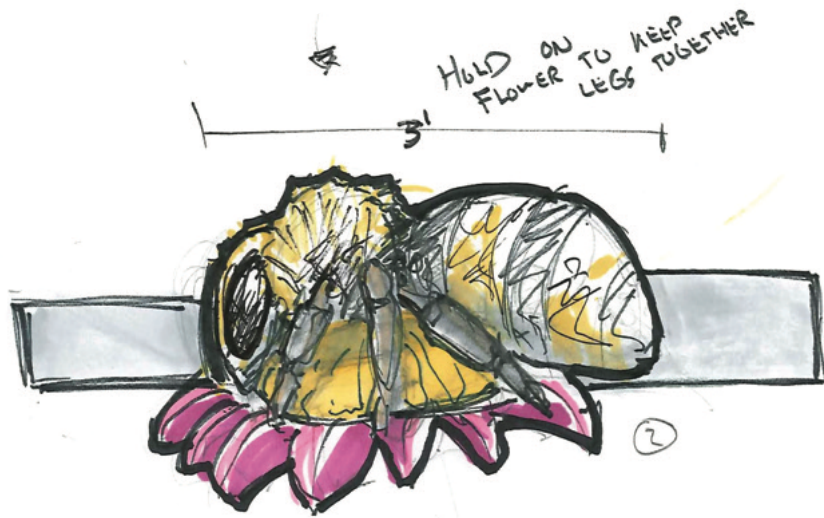

GETTING THE DETAILS RIGHT

The goal was to create a play space that was larger than life but still lifelike. It was essential to get the details right and demonstrate how bees live and interact with the environment. We studied the life and habits of bees, worked to understand how children would explore the space, and created drawings and renderings to help the National Zoo curators see their vision come to life. We worked together to find the right materials and components to give children an opportunity to learn and make the learning experience fun and active in a space that encourages children and adults to play together.