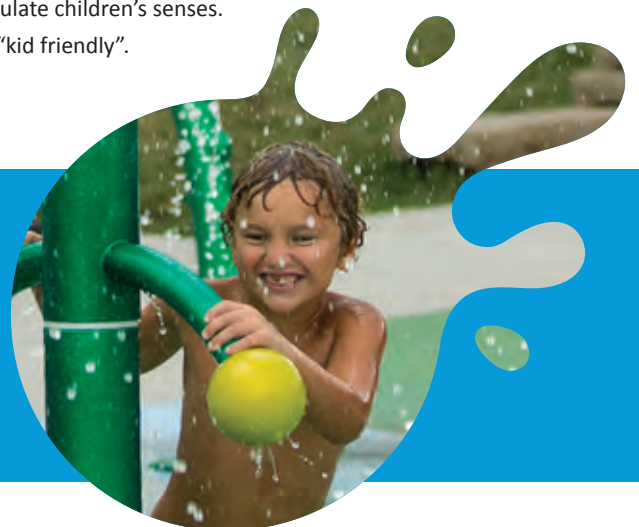

Aquatic Play Pools:

- Can incorporate multilevel aquatic play structures for added play value.
- Spray features can utilize water from the pool's pumping system.
- Stimulate children's senses through interactive aquatic play.
- Can generate revenue through ticket sales.
- Stimulate children's senses.
- Are "kid friendly".

**"We don't stop playing because we grow old;
we grow old because we stop playing."**

– George Bernard Shaw