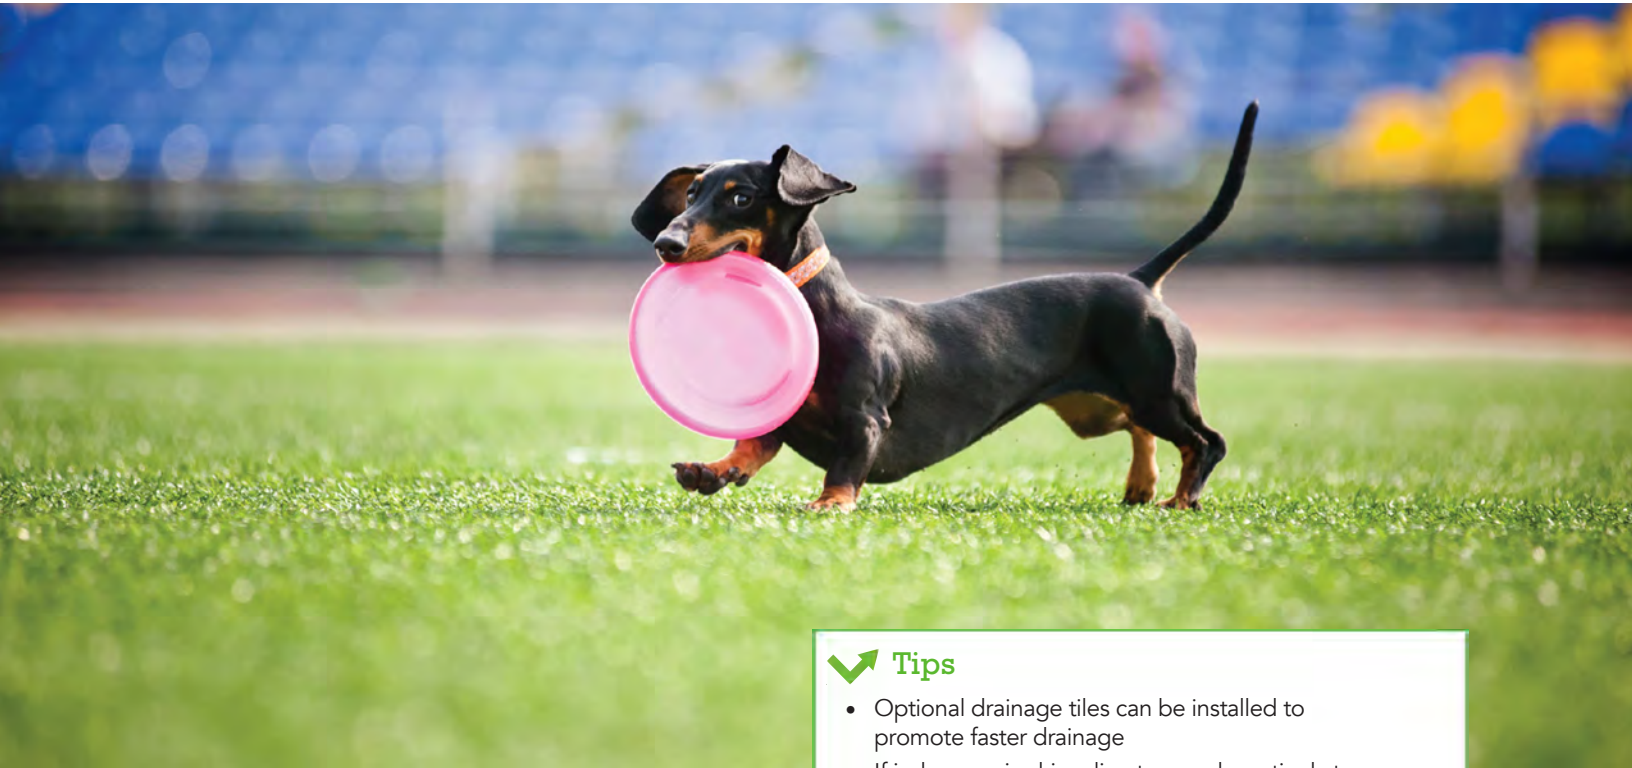

Specially designed turf for our four legged friends

Pets will love the natural outdoor look and feel of Pup Turf from GT Impax. Our turf, specially designed for our friends with paws and claws, is perfect for dog parks, boarding facilities, and veterinary offices. Pup Turf's exclusive perforation allows for rapid drainage fostering a cleaner environment.

✓ Tips

- Optional drainage tiles can be installed to promote faster drainage
- If indoors or in drier climates, wash routinely to avoid a buildup of pet waste

Basic Specifications

- Pup Turf features a warp knit primary backing coated with the Silverback™ Urethane system providing extra strength against wear from paws and claws
- Made up of a blended mono filament that is tufted and texturized to create a dynamic pet product with less matting than any standard polyethylene system
- Includes EnviroFill infill with Microban protection to help fight the spread of bacteria
- 7/8" Pile Height
- 89 oz/yd²
- Fabric Width is 12 feet