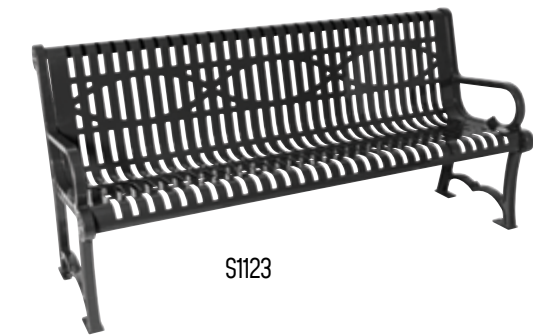

- Classic style with ornate details
- Choose from different patterns and materials
- Constructed of durable materials in the USA
- Durable thermoplastic finish
- 1-1/2" thick cast aluminum frames
- Portable and/or surface mount
- Optional center arm kit available

Series 1100

If traditional style is your preference, but you like options, Series 1100 is for you. Choose from different patterns and materials to create the perfect seating area.

ITEM #	STUDIO SERIES 1100	PRICE
S1100	6' Bench with Back - Recycled Plastic, Thermoplastic Frame	$1,545
S1113	4' Bench with Back, Perforated - Thermoplastic	$1,808
S1117	6' Bench with Back, Slat - Thermoplastic	$2,151
S1123	6' Bench with Back, Wave - Thermoplastic	$2,151
S1158A	32 Gallon Receptacle with Ash Urn Lid - Recycled Plastic	$2,119
S1158F	32 Gallon Receptacle with Flat Top Lid - Recycled Plastic	$2,019
S1158B	32 Gallon Receptacle with Rain Bonnet Lid - Recycled Plastic	$2,152

Contact your local GameTime representative for a complete list of products.

S1123

Recycled Plastic Colors

Featured Thermoplastic Colors

See page 43 for complete list of available colors.