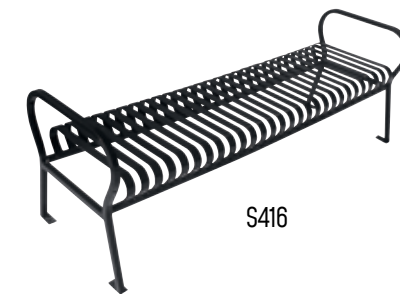

Series 400

Slim, yet ornamental, strong, yet understated, Series 400 combines sleek curves with classic slats to create a timeless style. Choose from a range of seats, benches, and tables to create the perfect space.

ITEM #	STUDIO SERIES 400	PRICE
S409	4' Bench with Back, Slat	$1,962
S410	6' Bench with Back, Slat	$2,064
S411	8' Bench with Back, Slat - Powder-coated	$2,211
S412	6' Bench without Back, with Center Armrest, Slat	$1,728
S415	4' Bench without Back, Slat	$1,474
S416	6' Bench without Back, Slat	$1,574
S419S	Solid Top Table, Slat Seats - Surface Mount	$4,652

Contact your local GameTime representative for a complete list of products.

- Ornamental style in a slim profile
- Fully-welded design
- Powder-coated finish
- Vertical or horizontal slats
- Frame is 1"x1" square solid steel bar