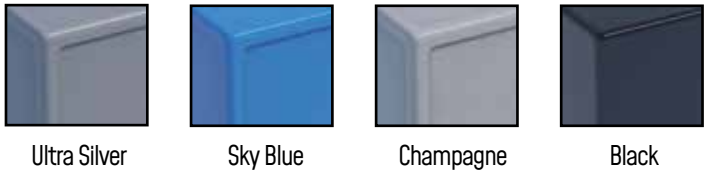

Featured Colors

See page 43 for complete list of available colors.