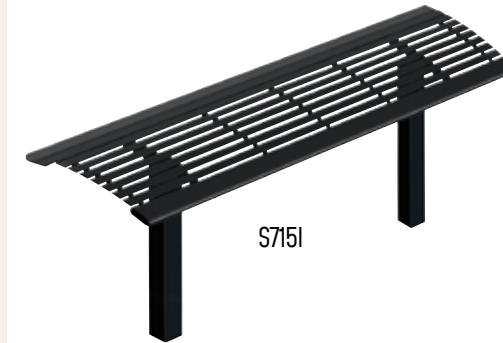

Series 700

Eclectic style meets environmental sustainability with Series 700. Oval tubing is used to create a signature profile and style, and the material choices give you the flexibility to create the perfect design. Choose from recycled plastic timber or recyclable powder-coated steel.

ITEM #	STUDIO SERIES 700	PRICE
S700I	6' Recycled Bench with Back - In-ground	$1,917
S704S	6' Recycled Bench without Back - Surface Mount	$969
S708I	6' Table, Horizontal Slat - Powder-coated - In-ground	$4,000
S709A	Receptacle with Ash Urn Lid - Recycled Plastic	$1,699
S709F	Receptacle with Flat Top Lid - Recycled Plastic	$1,568
S709B	Receptacle with Rain Bonnet Lid - Recycled Plastic	$1,657
S714I	6' Steel Bench with Back, Horizontal Slat - In-ground	$2,193
S715I	4' Steel Bench without Back, Horizontal Slat - In-ground	$1,079

Contact your local GameTime representative for a complete list of products.

- Available with recycled plastic lumber or recyclable steel
- Constructed of durable materials in the USA
- Steel features powder-coated finish
- Bench with back meets ADA requirements
- In-ground or surface mount options
- Features 3" square tubing legs