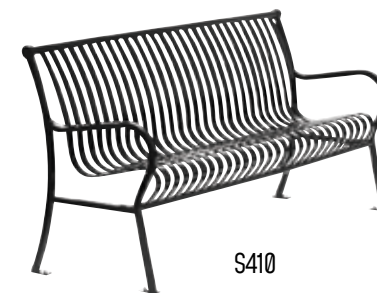

Series 400

Slim, yet ornamental, strong, yet understated, Series 400 combines sleek curves with classic slats to create a timeless style. Choose from a range of seats, benches, and tables to create the perfect space.

ITEM #	STUDIO SERIES 400	PRICE
S409	4' Bench with Back, Slat	$1,962
S410	6' Bench with Back, Slat	$2,064
S411	8' Bench with Back, Slat - Powder-coated	$2,211
S412	6' Bench without Back, with Center Armrest, Slat	$1,728
S415	4' Bench without Back, Slat	$1,474
S416	6' Bench without Back, Slat	$1,574
S419S	Solid Top Table, Slat Seats - Surface Mount	$4,652

Contact your local GameTime representative for a complete list of products.

- Ornamental style in a slim profile
- Fully-welded design
- Powder-coated finish
- Vertical or horizontal slats
- Frame is 1"x1" square solid steel bar