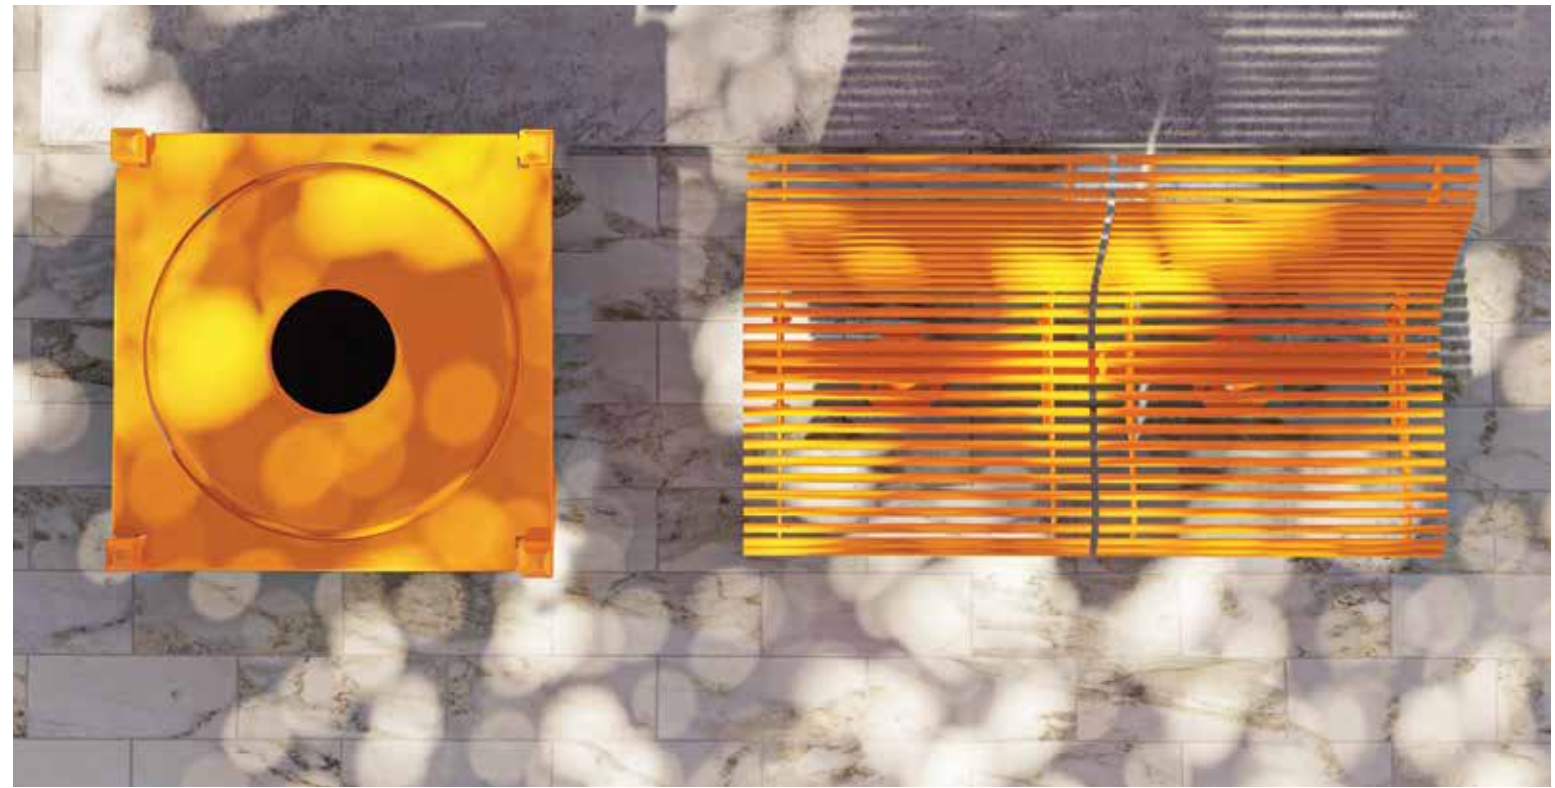

Series 1500

Horizontal steel rods and curved stabilizers give Series 1500 benches a signature style and a high degree of comfort.

ITEM #	STUDIO SERIES 1500	PRICE
S1500P	2 - Seat Bench - Portable	$2,591
S1501P	3 - Seat Bench - Portable	$2,943
S1502P	4 - Seat Bench - Portable	$3,319
S1503A	32 Gallon Receptacle with Ash Urn Lid & Plastic Liner	$2,866
S1503F	32 Gallon Receptacle with Flat Top Lid & Plastic Liner	$2,631
S1503B	32 Gallon Receptacle with Rain Bonnet Lid & Plastic Liner	$2,912

Contact your local GameTime representative for a complete list of products.

- Durable steel materials with powder-coated finish
- Litter receptacle complements the distinctive style of bench
- 2, 3, and 4 seat options
- Manufactured with 5/8" steel rods
- 23" wide seats
- All stainless steel hardware

Featured Colors

See page 43 for complete list of available colors.