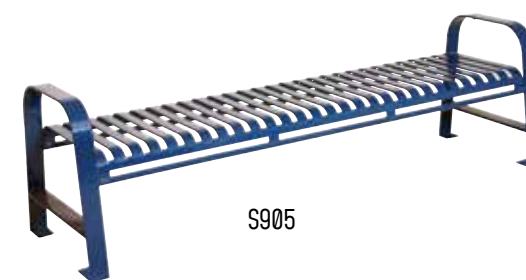

Series 900

An instant classic, Series 900 benches and receptacles combine traditional style with durable materials to give your community the perfect place to stop, rest, and relax.

ITEM #	STUDIO SERIES 900	PRICE
S904	4' without Back Bench, Vertical Slat - Thermoplastic	$1,392
S905	6' without Back Bench, Vertical Slat - Thermoplastic	$1,723
S906	4' with Back Bench, Vertical Slat - Thermoplastic	$1,839
S907	6' with Back Bench, Vertical Slat - Thermoplastic	$2,736
S908	6' Extra Heavy Duty Table, Rolled Slat	$1,923
S910	8' Extra Heavy Duty Table, Rolled Slat	$2,293
S912	8' Double Sided Extra Heavy Duty ADA Table, Rolled Slat	$2,088
S914A	36 Gallon Receptacle with Ash Urn Lid	$1,203
S914F	36 Gallon Receptacle with Flat Top Lid	$1,056
S914B	36 Gallon Receptacle with Rain Bonnet Lid	$1,118

Contact your local GameTime representative for a complete list of products.

- Vertical steel slats
- Durable thermoplastic finish for high use areas
- 7 gauge steel seat with 3/8" steel plate legs
- Fully welded design
- Portable and/or surface mount

S905