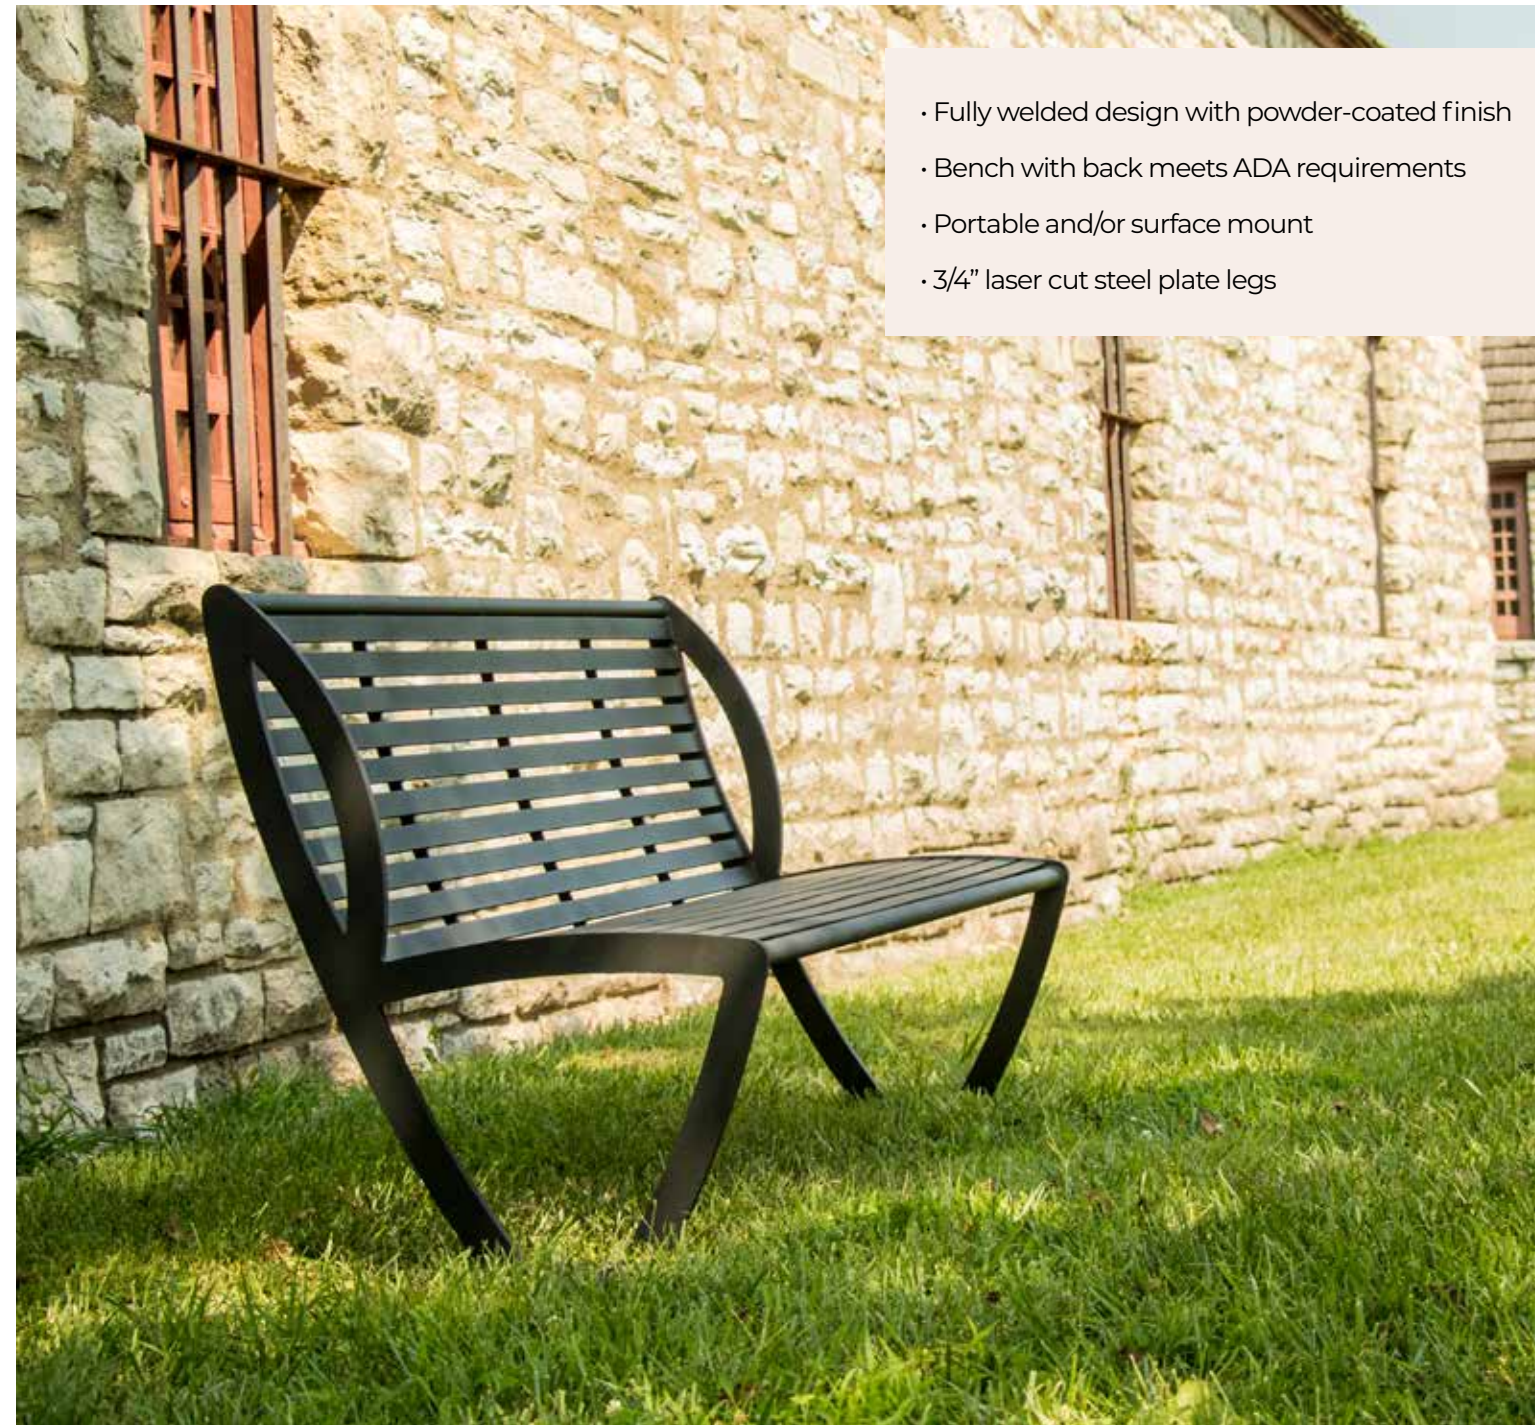

Series 500

Series 500 benches feature a beautiful teardrop design that complements any space. It's a stunning option for parks or streetscapes.

ITEM #	STUDIO SERIES 500	PRICE
S500	6' Bench with Back, Armrests, Horizontal Slat	$2,446
S501	6' Bench without Back, Armrests, Horizontal Slat	$1,829
S503	6' Bench with Back, No Armrests, Horizontal Slat	$2,231
S504	6' Bench without Back, No Armrests, Horizontal Slat	$1,525
S505A	36 Gallon Receptacle with Ash Urn Lid	$1,554
S505F	36 Gallon Receptacle with Flat Top Lid	$1,361
S505B	36 Gallon Receptacle with Rain Bonnet Lid	$1,454

Contact your local GameTime representative for a complete list of products.

- Fully welded design with powder-coated finish
- Bench with back meets ADA requirements
- Portable and/or surface mount
- 3/4" laser cut steel plate legs

Featured Colors

See page 43 for complete list of available colors.