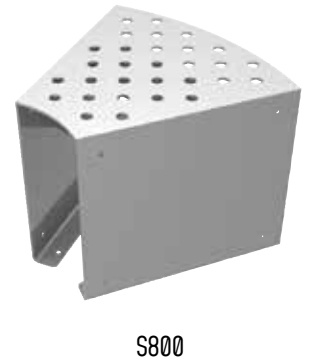

Series 800

Get creative with the modular design of Series 800. The curved sections can be configured any way you like to create the perfect seating area for your community. Features sleek lines and a perforated steel surface for a modern style.

ITEM #	STUDIO SERIES 800	PRICE
S800	2' Perforated Backless Bench	$761
S801	2' Perforated Backless Bench, Curved	$795
S802	4' Perforated Backless Bench	$1,411
S803	6' Perforated Backless Bench	$1,764

Contact your local GameTime representative for a complete list of products.

- 2', 4' and 6' lengths available in straight bench
- 2' length available in wedge bench
- Formed 1/4" steel plate with precision punched perforated pattern
- Portable and/or surface mount

Featured Colors

See page 43 for complete list of available colors.