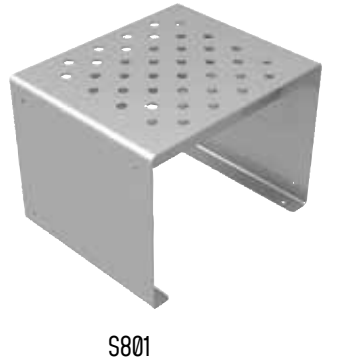

Series 800

Get creative with the modular design of Series 800. The curved sections can be configured any way you like to create the perfect seating area for your community. Features sleek lines and a perforated steel surface for a modern style.

ITEM #	STUDIO SERIES 800	PRICE
S800	2' Perforated Backless Bench	$761
S801	2' Perforated Backless Bench, Curved	$795
S802	4' Perforated Backless Bench	$1,411
S803	6' Perforated Backless Bench	$1,764

Contact your local GameTime representative for a complete list of products.

- 2', 4' and 6' lengths available in straight bench
- 2' length available in wedge bench
- Formed 1/4" steel plate with precision punched perforated pattern
- Portable and/or surface mount

Featured Colors

See page 43 for complete list of available colors.