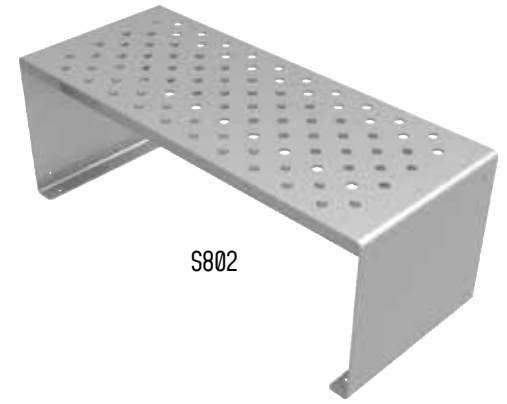

Series 800

Get creative with the modular design of Series 800. The curved sections can be configured any way you like to create the perfect seating area for your community. Features sleek lines and a perforated steel surface for a modern style.

ITEM #	STUDIO SERIES 800	PRICE
S800	2' Perforated Backless Bench	$761
S801	2' Perforated Backless Bench, Curved	$795
S802	4' Perforated Backless Bench	$1,411
S803	6' Perforated Backless Bench	$1,764

Contact your local GameTime representative for a complete list of products.

- 2', 4' and 6' lengths available in straight bench
- 2' length available in wedge bench
- Formed 1/4" steel plate with precision punched perforated pattern
- Portable and/or surface mount

Featured Colors

See page 43 for complete list of available colors.