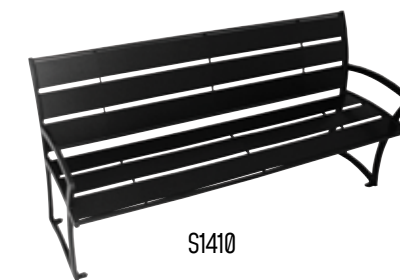

Series 1400

This is going to be your favorite place to sit. Choose from genuine wood or powder-coated steel and enjoy the beautiful lines and curves that make this a functional and beautiful addition to your community.

Wood

Featured Powder-coated Colors

See page 43 for complete list of available colors.

ITEM #	STUDIO SERIES 1400	PRICE
S1400	4' Bench with Back - IPE Wood, Powder-coated Frame	$2,336
S1401	6' Bench with Back - IPE Wood, Powder-coated Frame	$2,651
S1402	8' Bench with Back - IPE Wood, Powder-coated Frame	$2,967
S1403	4' Bench without Back - IPE Wood, Powder-coated Frame	$1,396
S1404	6' Bench without Back - IPE Wood, Powder-coated Frame	$1,566
S1405	8' Bench without Back - IPE Wood, Powder-coated Frame	$1,725
S1409	4' Bench with Back, Slats - Powder-coated	$2,110
S1410	6' Bench with Back, Slats - Powder-coated	$2,295
S1411	8' Bench with Back, Slats - Powder-coated	$2,418
S1412	4' Bench without Back, Slats, Powder-coated	$1,272
S1418B	36 Gallon Receptacle with Rain Bonnet Lid	$2,918
S1421	8' Table - IPE Wood, Powder-coated Frame	$6,741

Contact your local GameTime representative for a complete list of products.

- Minimalist style with refined elegance
- Available in steel or steel/wood combo
- Lightweight but highly durable
- 3/4" steel plate legs reinforced with 1/4" thick support bars
- Powder-coated steel slats are 1/4" x 5"
- Sealed IPE wood planks are 1-1/4" x 6"

S1410