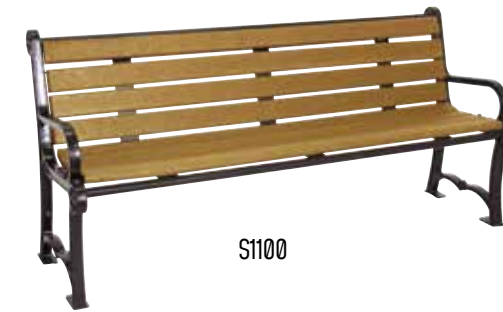

- Classic style with ornate details
- Choose from different patterns and materials
- Constructed of durable materials in the USA
- Durable thermoplastic finish
- 1-1/2" thick cast aluminum frames
- Portable and/or surface mount
- Optional center arm kit available

Series 1100

If traditional style is your preference, but you like options, Series 1100 is for you. Choose from different patterns and materials to create the perfect seating area.

ITEM #	STUDIO SERIES 1100	PRICE
S1100	6' Bench with Back - Recycled Plastic, Thermoplastic Frame	$1,545
S1113	4' Bench with Back, Perforated - Thermoplastic	$1,808
S1117	6' Bench with Back, Slat - Thermoplastic	$2,151
S1123	6' Bench with Back, Wave - Thermoplastic	$2,151
S1158A	32 Gallon Receptacle with Ash Urn Lid - Recycled Plastic	$2,119
S1158F	32 Gallon Receptacle with Flat Top Lid - Recycled Plastic	$2,019
S1158B	32 Gallon Receptacle with Rain Bonnet Lid - Recycled Plastic	$2,152

Contact your local GameTime representative for a complete list of products.

S1100

Recycled Plastic Colors

Featured Thermoplastic Colors

See page 43 for complete list of available colors.