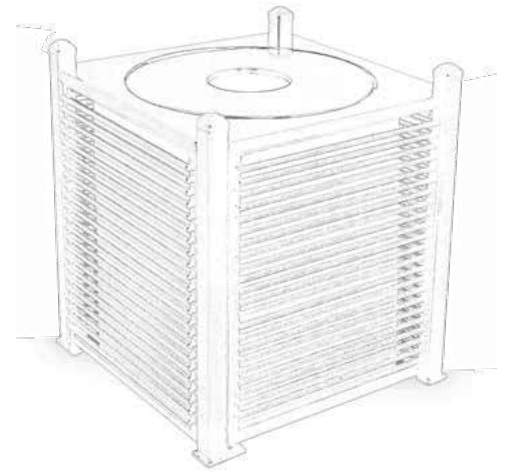

PALMETTO COLLECTION

The Palmetto Collection provides a notably dynamic seating area designed to give sturdy support and a purposeful component to any outdoor area. Featuring horizontal steel rods and a powder coated finish, this collection is sure to bring your users comfort and purpose for many years to come.

800 | Palmetto Bench (2, 3 & 4 seat options)
SV | Palmetto Receptacle
SIGNATURE COLOR ~ GREEN