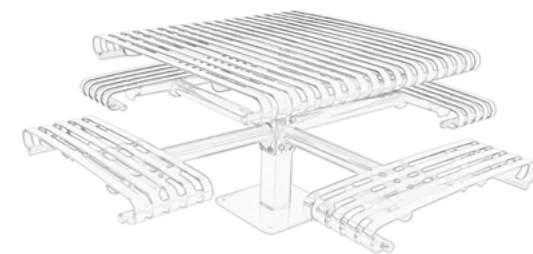

86 | *Oxford Bench (4' & 6')*
85 | *Oxford Backless Bench (4' & 6')*
OX | *Oxford Receptacle*

*SIGNATURE COLOR ~
BLUE*

KENSINGTON COLLECTION

Crafted with a simple linear design with rolled edges the Kensington Collection is sure to add a polished functional space to any park or commercial setting. Featuring our premium powder coated finish to ensure durability and longevity.