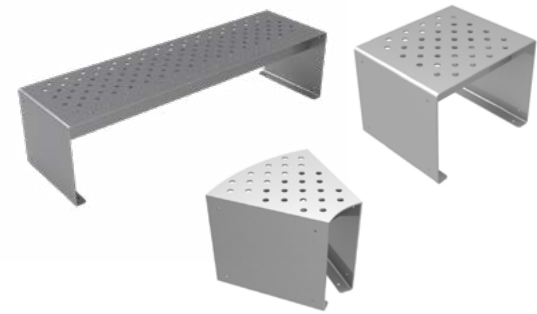

PASADENA / pages 4 - 5