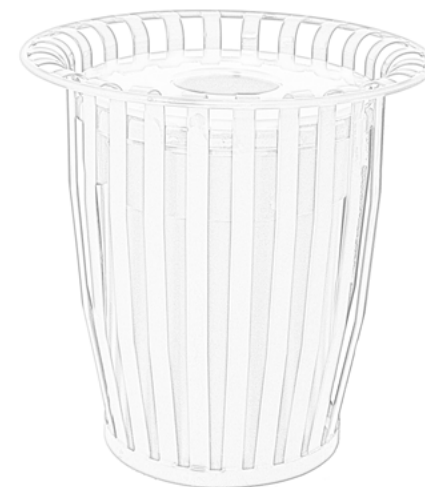

OXFORD COLLECTION

The Oxford collection features vertical steel slats and a simple yet charming steel rod detail. Its endearing style paired with our premium thermoplastic coating is sure to withstand the elements and provide beauty and function for your community for many years to come.