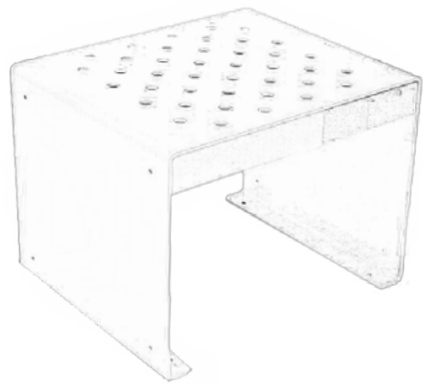

Palmetto 32-33

Product Index 34-37

Color Chart 38-39

PASADENA COLLECTION

The modular design of the Pasadena Collection allows your community to express their individuality by building their own unique seating area with countless configuration possibilities. The sleek lines combined with the perforated steel provide a modern look sure to complement any cityscape.